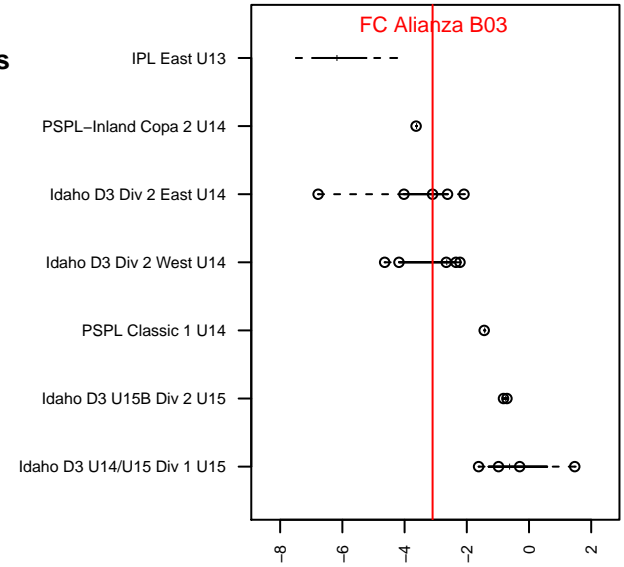

FC Alianza B03

, ID
 B03 total strength=981
 attack=2.97 defense=1.18
 fall league = Idaho D3 Div 2 East U14
 spr league = Spr Idaho D3 U14 Div 2

alt names used:
 FC ALIANZA (ID)
 FC ALIANZA
 FC ALIANZA
 FC ALIANZA 2003 BOYS
 FC ALIANZA (ID)

Venues played:
 2016 Idaho D3 Division 2 East U14
 2016 GEM State Challenge U14 U14
 2016 Spr Idaho D3 U14 Division 2
 2016 Performance Cup U14 Gold
 2016 ID Directors Cup U14B Silver West U14

FC Alianza B03
 Dots are actual minus expected GF (blue circles) and GA (red triangles).
 Blue line is smoothed change in attack strength. Red is smoothed change in defense strength.

**attack and defense variance (black dot)
relative to other teams
and top 10 in region**

**attack and defense rating
relative to others at age
and all opponents in last 13 months**

Performance relative to 13 month average