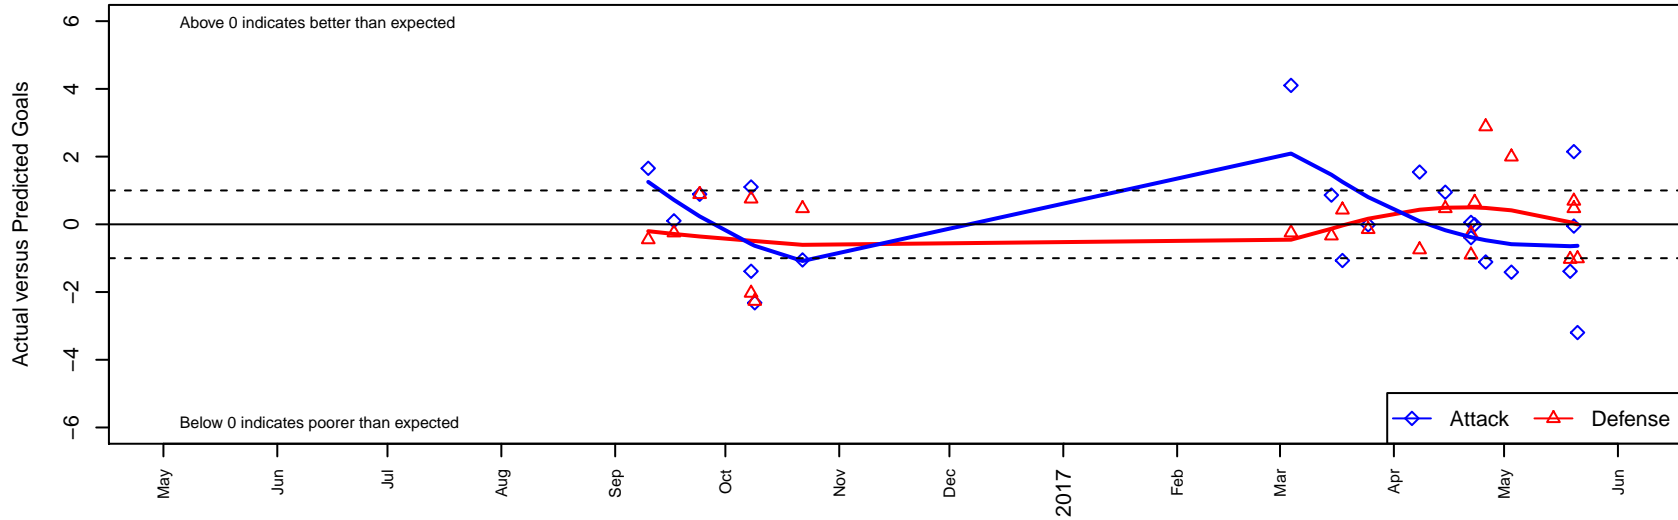

FC Alianza B03

, ID
 B03 total strength=981
 attack=2.97 defense=1.18
 fall league = Idaho D3 Div 2 East U14
 spr league = Spr Idaho D3 U14 Div 2

alt names used:
 FC ALIANZA (ID)
 FC ALIANZA
 FC ALIANZA
 FC ALIANZA 2003 BOYS
 FC ALIANZA (ID)

Venues played:
 2016 Idaho D3 Division 2 East U14
 2016 GEM State Challenge U14 U14
 2016 Spr Idaho D3 U14 Division 2
 2016 Performance Cup U14 Gold
 2016 ID Directors Cup U14B Silver West U14

FC Alianza B03
 Dots are actual minus expected GF (blue circles) and GA (red triangles).
 Blue line is smoothed change in attack strength. Red is smoothed change in defense strength.

**attack and defense variance (black dot)
relative to other teams
and top 10 in region**

**attack and defense rating
relative to others at age
and all opponents in last 13 months**

Performance relative to 13 month average