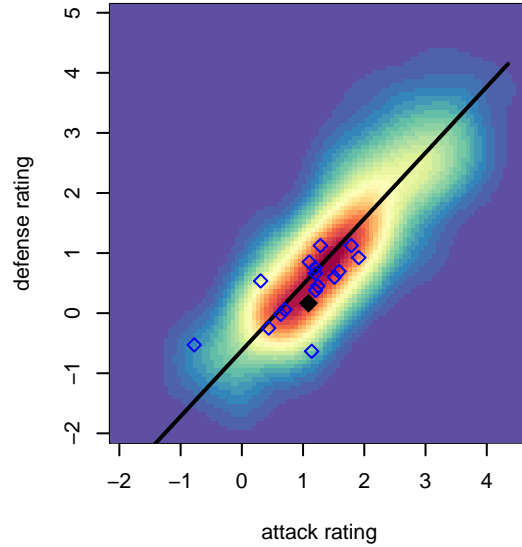

Venues played:
 2016 Idaho D3 Division 2 East U14
 2016 GEM State Challenge U14 U14
 2016 Spr Idaho D3 U14 Division 2
 2016 Performance Cup U14 Gold
 2016 ID Directors Cup U14B Silver West U14

FC Alianza B03
 Dots are actual minus expected GF (blue circles) and GA (red triangles).
 Blue line is smoothed change in attack strength. Red is smoothed change in defense strength.

**attack and defense variance (black dot)
relative to other teams
and top 10 in region**

**attack and defense rating
relative to others at age
and all opponents in last 13 months**

Performance relative to 13 month average